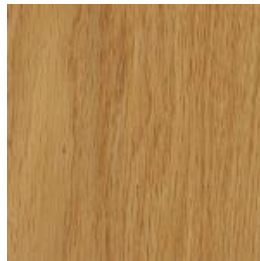

# Timber Finishes

White Oak

Washed White Oak

Ash

Maple

Siberian Larch

Red Cedar

Birch

American Walnut

American Cherry

Black Stained Oak

Caramelised Bamboo

Chestnut

European Oak

Iroko

Pippy Oak

Red Oak

Sapele

Teak

Wenge

White Beech

DISCLAIMER: Note that colours shown on this page offer only an approximation of their actual real-life counterparts.